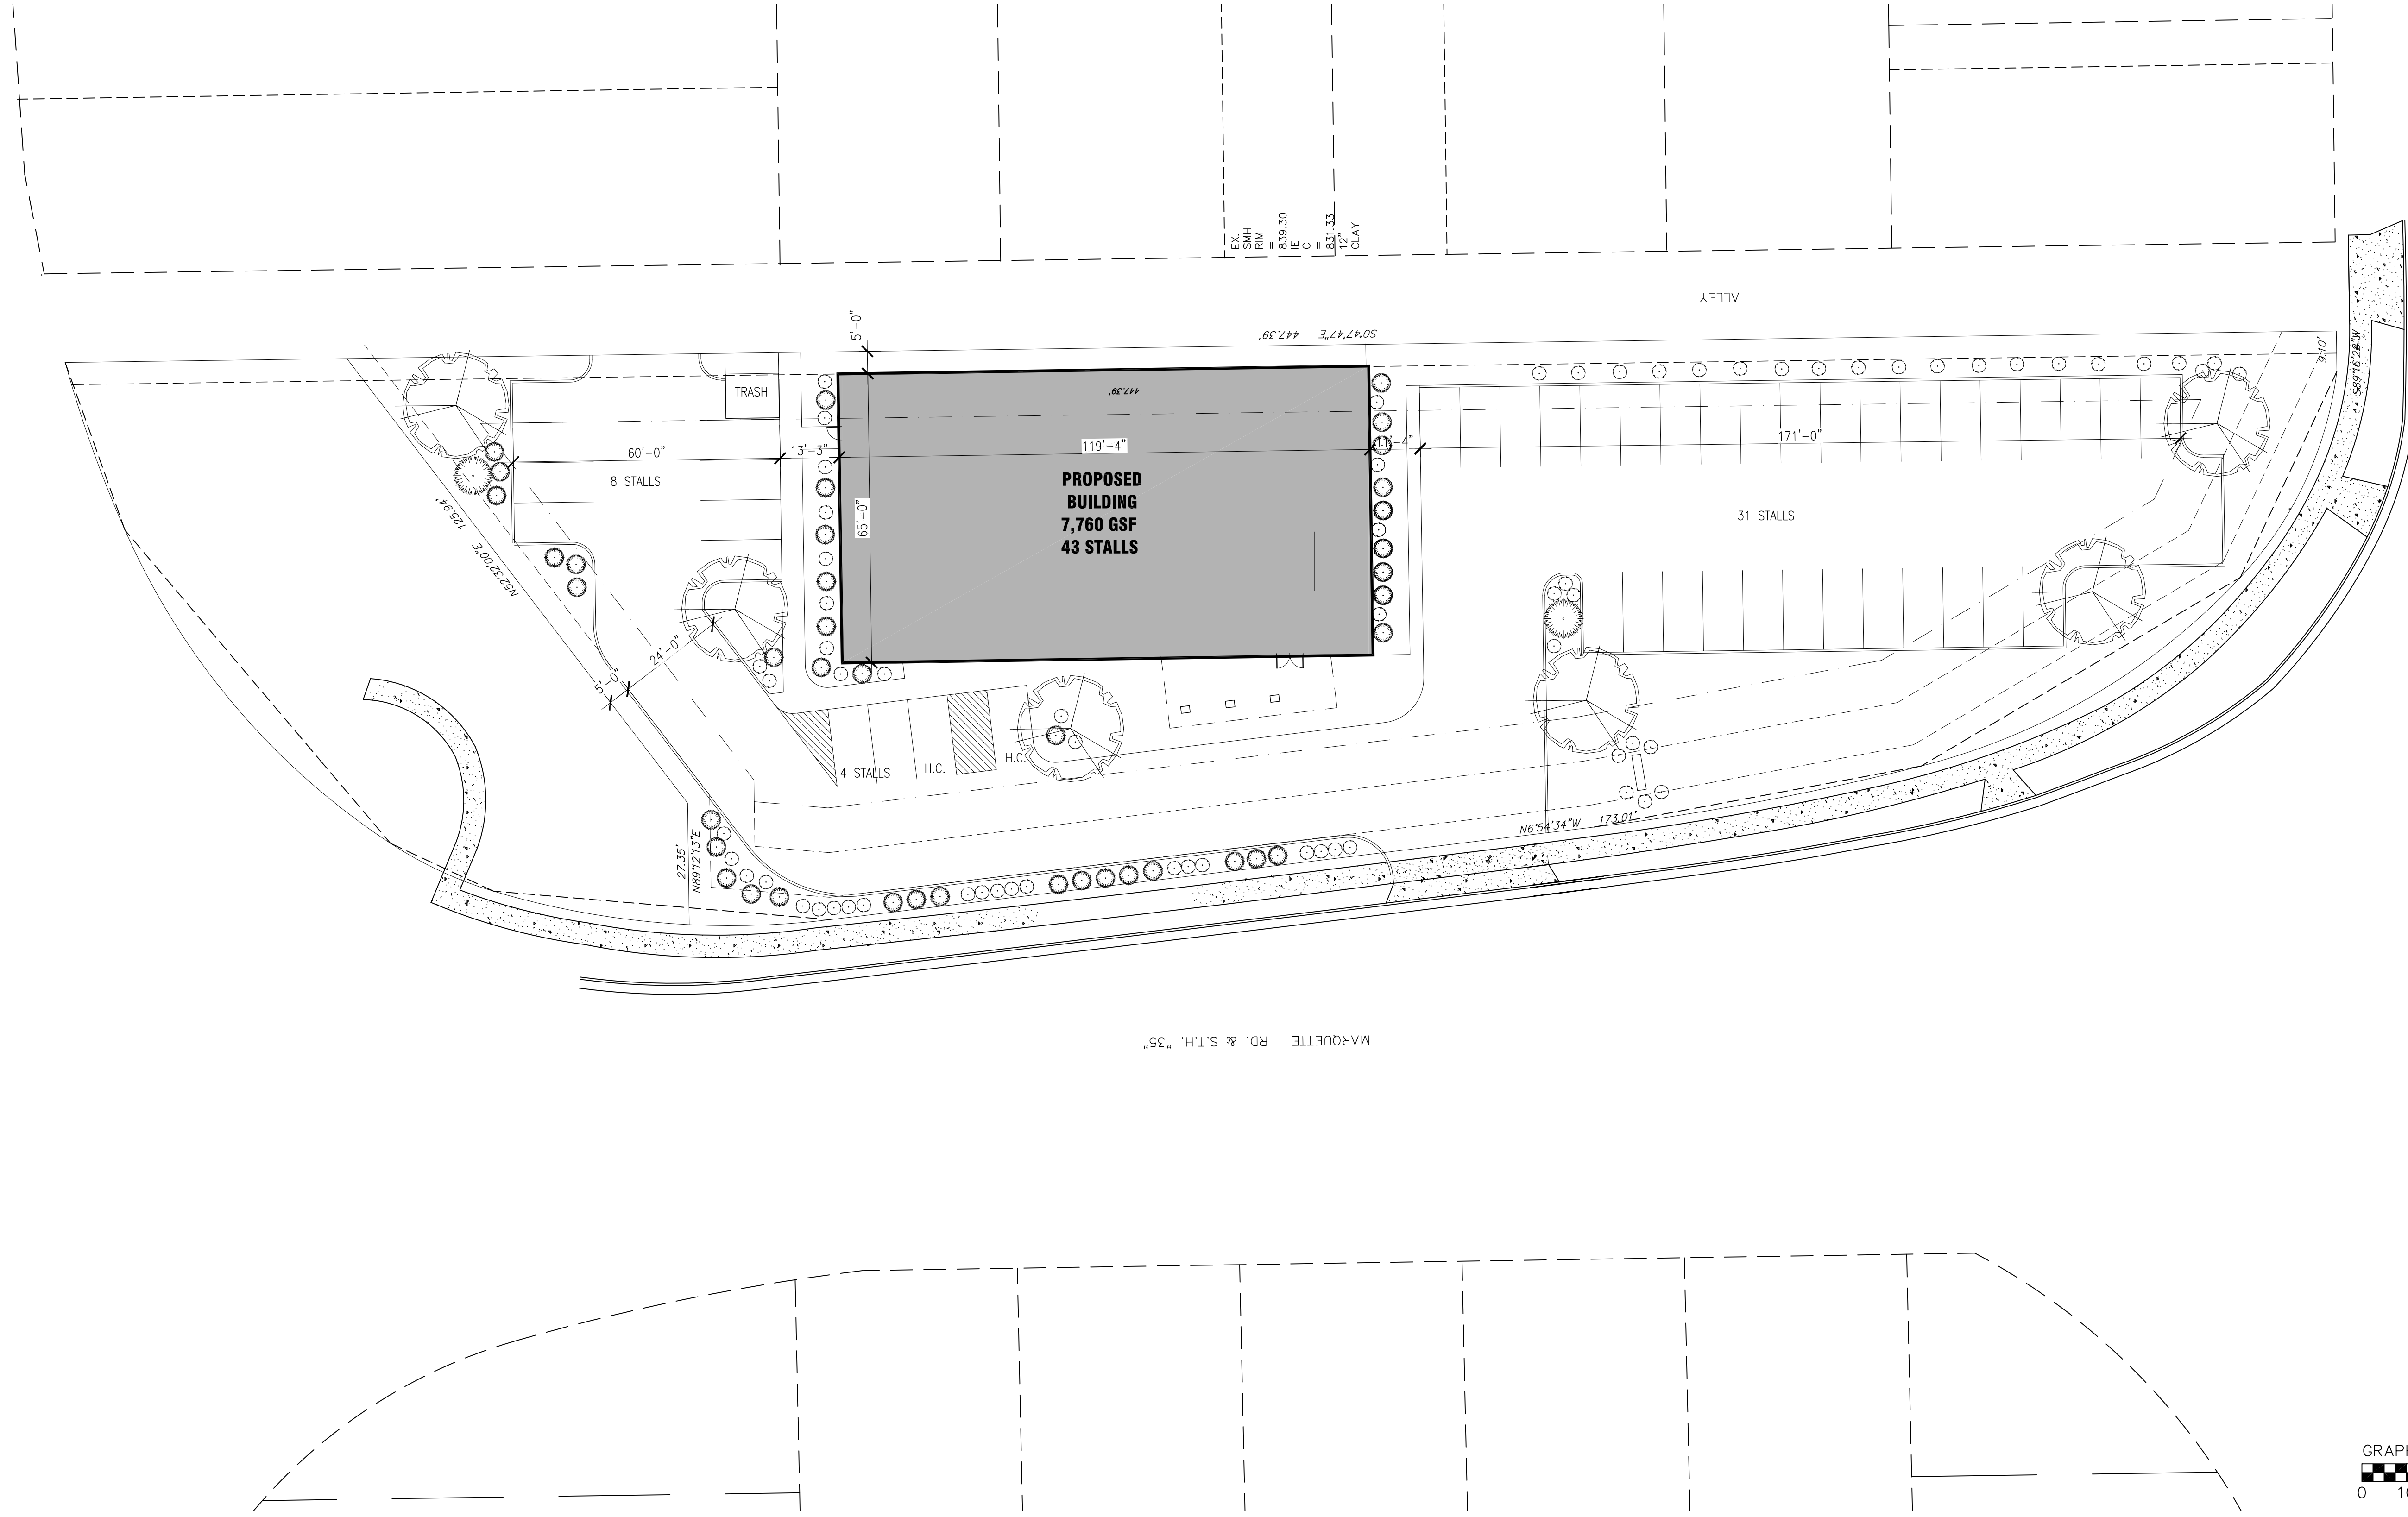

EAST BLACKHAWK AVE. & S.T.H. 27

EX
SMH
RM
IE
C
CLAY

EAST WISCONSIN STREET

CONCEPT SITE PLAN
SCALE: 1" = 20'-0"

Gundersen Lutheran
DENTAL / EYE CLINIC
BLOCK 78
PRAIRIE DU CHIEN, WISCONSIN

- 05.11.15 REVIEW
- 05.12.15 REVIEW
- 06.07.15 REVIEW
- 06.10.15 BUDGET PRICING
- 06.18.15 GUNDERSEN REVIEW
- 07.21.15 BIDDING

A1.2